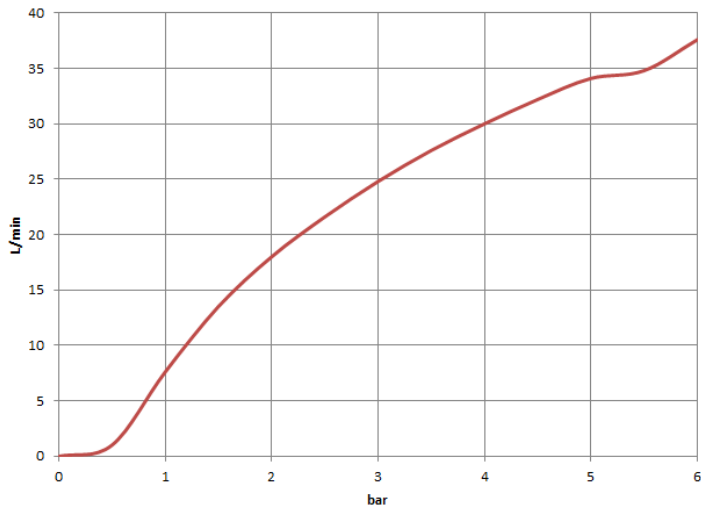

Shower - CL.1

Rain shower wall-mounted - polished chrome

Article number: 28 765 979-00

- 17-3/4" Projection
- Stream: Rain
- Descaling system
- 11-3/4" x 9-1/2" Rain showerhead
- Flange 2-3/8" x 4-3/4"
- 1/2" connection
- Fittings group in compliance with DIN 4109: 2

polished chrome

Dimensional drawing

All dimensions in mm / inch = mm x 0,0394

Shower - CL.1

Rain shower wall-mounted - polished chrome

Article number: 28 765 979-00

Flow rate chart

Shower - CL.1