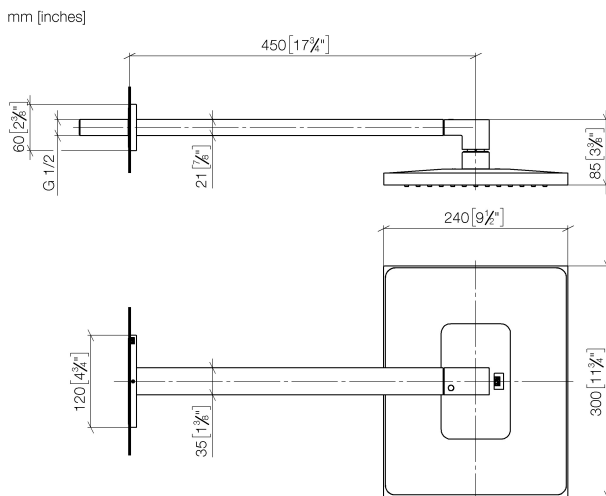

Shower - CL.1

Rain shower wall-mounted - polished chrome

Article number: 28 765 979-00

- 17-3/4" Projection
- Stream: Rain
- Descaling system
- 11-3/4" x 9-1/2" Rain showerhead
- Flange 2-3/8" x 4-3/4"
- 1/2" connection
- Fittings group in compliance with DIN 4109: 2

polished chrome

Dimensional drawing

All dimensions in mm / inch = mm x 0,0394

Shower - CL.1

Rain shower wall-mounted - polished chrome

Article number: 28 765 979-00

Flow rate chart

Shower - CL.1

Rain shower wall-mounted - polished chrome

Article number: 28 765 979-00

Other surface finishes

platinum matte
28 765 979-06

platinum
28 765 979-08

More custom finish options are available via special production (xTra Service). Please see our finish matrix for availability and pricing or contact a Dornbracht representative.

Spare parts list

Number	Item Number	Designation	Number of units
1	09 14 03 127 90	seal	1
2	09 31 11 134 90	pin	1
3	09 27 79 008-00	plate	1
4	04 28 22 247 20-00	pipe	1
5	09 14 10 011 90	seal	1
6	09 31 11 040 90	pin	1
7	90 31 20 087 00-00	plug	1
8	09 31 11 036 90	pin	1
9	09 17 01 180-00	connection	1
10	04 12 05 063 01-00	shower	1