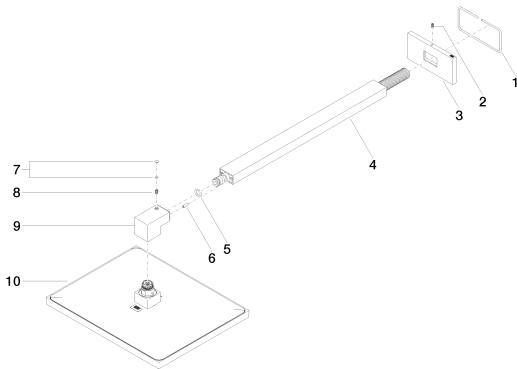

Shower - CL.1

Rain shower wall-mounted - polished chrome

Article number: 28 765 979-00

- 17-3/4" Projection
- Stream: Rain
- Descaling system
- 11-3/4" x 9-1/2" Rain showerhead
- Flange 2-3/8" x 4-3/4"
- 1/2" connection
- Fittings group in compliance with DIN 4109: 2

polished chrome

Dimensional drawing

All dimensions in mm / inch = mm x 0,0394

Shower - CL.1

Rain shower wall-mounted - polished chrome

Article number: 28 765 979-00

Flow rate chart

Shower - CL.1

Spare parts list

Number	Item Number	Designation	Number of units
1	09 14 03 127 90	seal	1
2	09 31 11 134 90	pin	1
3	09 27 79 008-00	plate	1
4	04 28 22 247 20-00	pipe	1
5	09 14 10 011 90	seal	1
6	09 31 11 040 90	pin	1
7	90 31 20 087 00-00	plug	1
8	09 31 11 036 90	pin	1
9	09 17 01 180-00	connection	1
10	04 12 05 063 01-00	shower	1